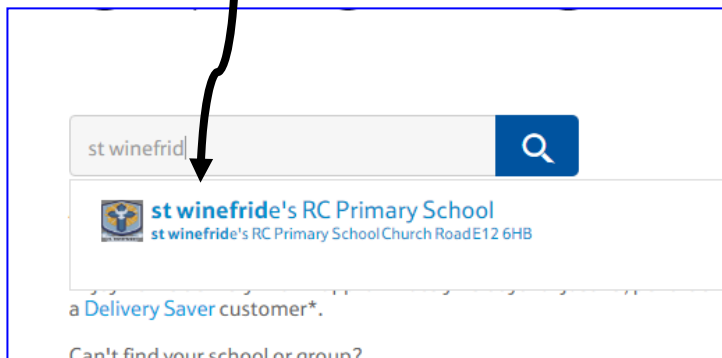

4. Start shopping! Don't worry that the logo shown is not ours, it is just a generic logo to show its position. Our logo is in the top right hand corner of the page and that is the logo that will be embroidered on the clothing!