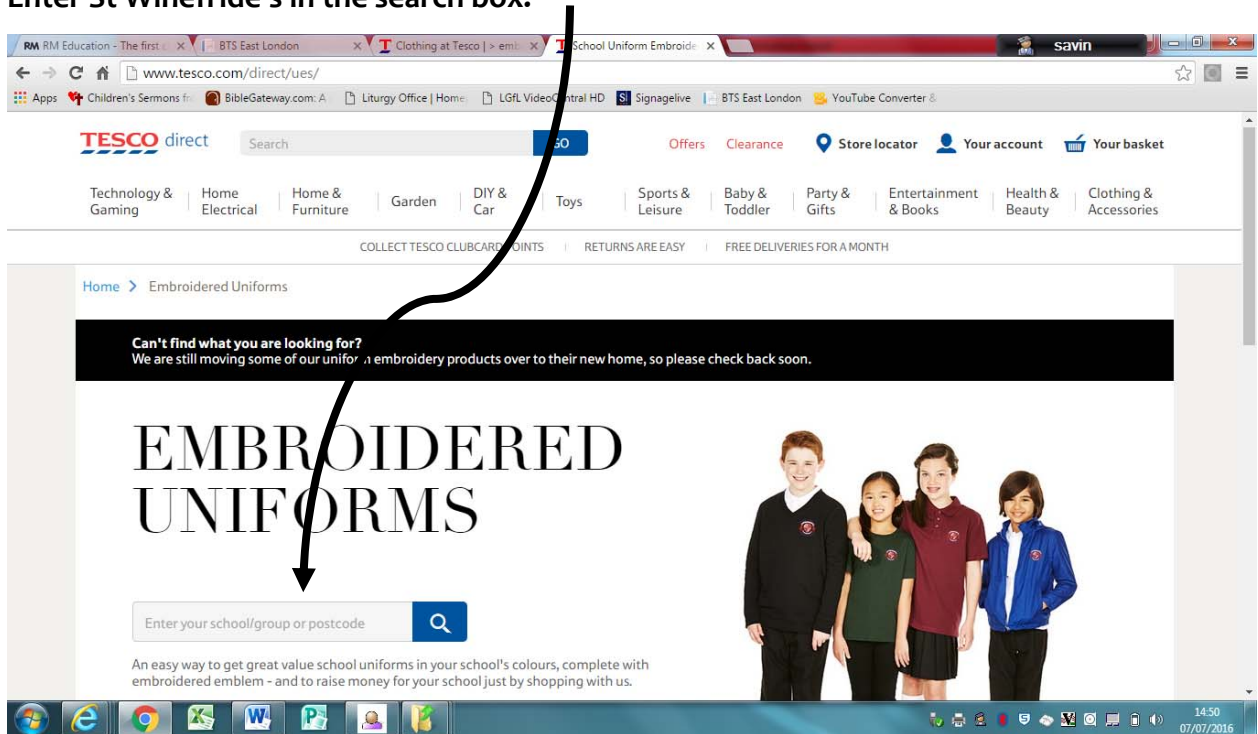

How to buy school uniform online!

If the Link at the bottom of the previous page is not working then follow these instructions:

1. Log on to www.tesco.com/direct/ues
2. Enter St Winefride's in the search box:

3. Click on our name: